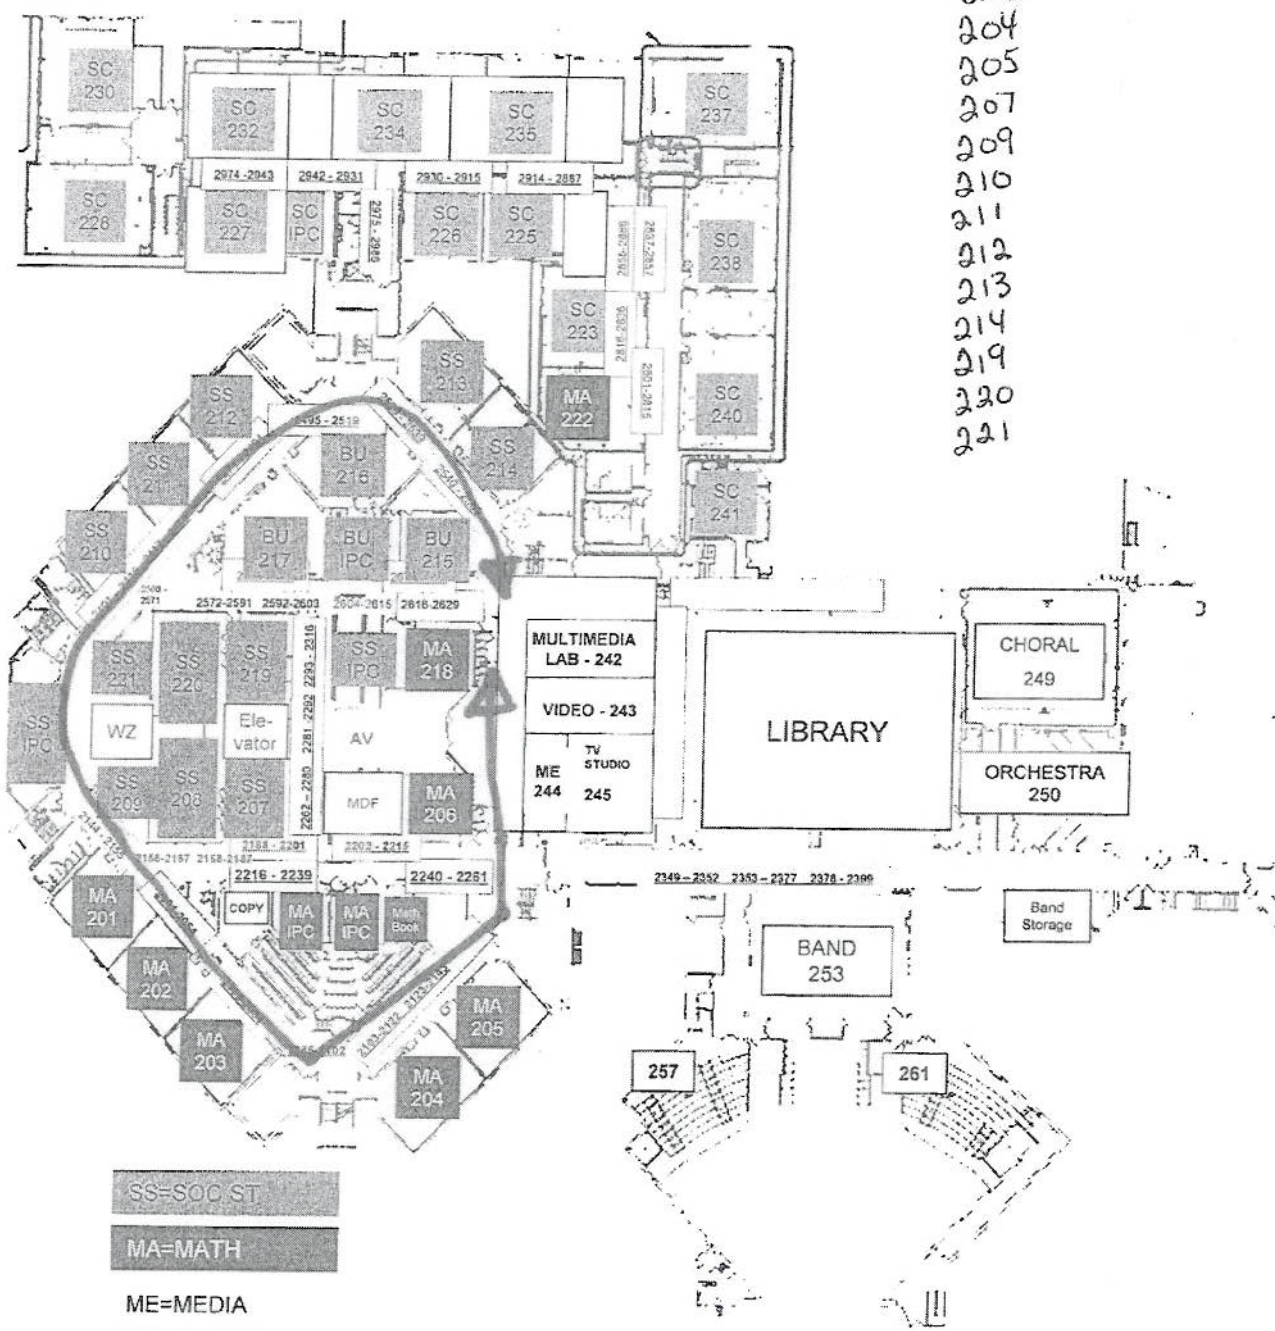

- RE=READING
- HE = HEALTH/PE
- FC=Fami/Cons Science
- LS=LEARNING SUPPORT
- TE=TECH EDUCATION
- BU=BUSINESS
- GI=GIFTED
- EL=ELL
- SS=SOCIAL STUDIES
- SC=SCIENCE

R110

R112

R116

校门

LMS
Middle School

West Chester East High School
1st Floor

Updated 12/19/08

- 201
 - 202
 - 203
 - 204
 - 205
 - 207
 - 209
 - 210
 - 211
 - 212
 - 213
 - 214
 - 219
 - 220
 - 221
- 110 } 1st floor
115 }
116 }

- SS=SOC ST
- MA=MATH
- ME=MEDIA
- BU-BUSINESS
- SC=SCIENCE