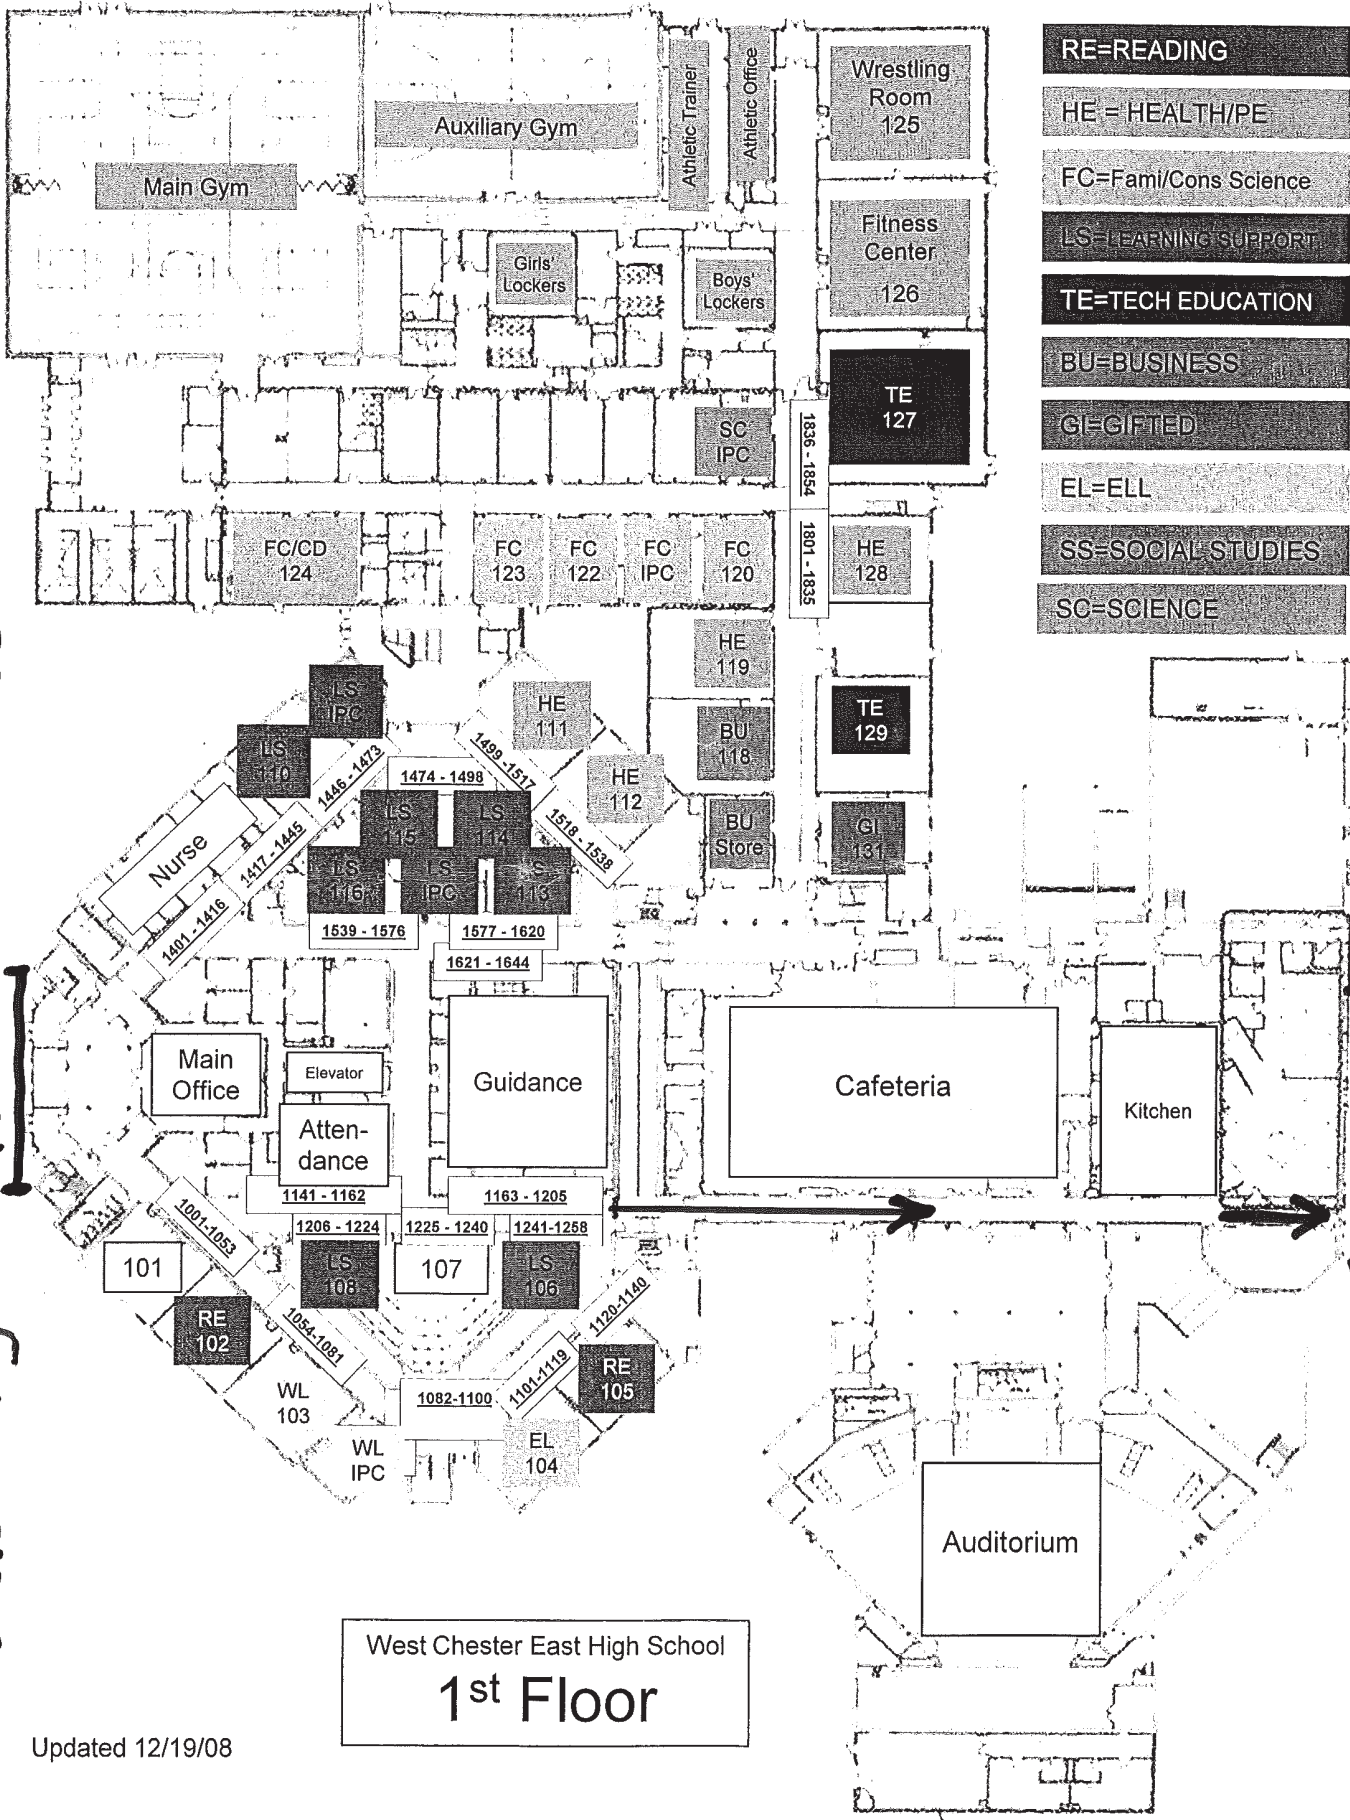

Updated 12/19/08

Stairs to the Gym

Main Entrance Stairs

EH 2nd Floor Map

East High Main Entrance

To Fugett

- RE=READING
- HE = HEALTH/PE
- FC=Fami/Cons Science
- LS=LEARNING SUPPORT
- TE=TECH EDUCATION
- BU=BUSINESS
- GI=GIFTED
- EL=ELL
- SS=SOCIAL STUDIES
- SC=SCIENCE

West Chester East High School
1st Floor

Updated 12/19/08

West Chester East High School

1st Floor

East High

Fugett Middle School

-  STAIRS
-  ELEVATORS
-  TOILET ROOMS

102
104
106
114

100 LEVEL