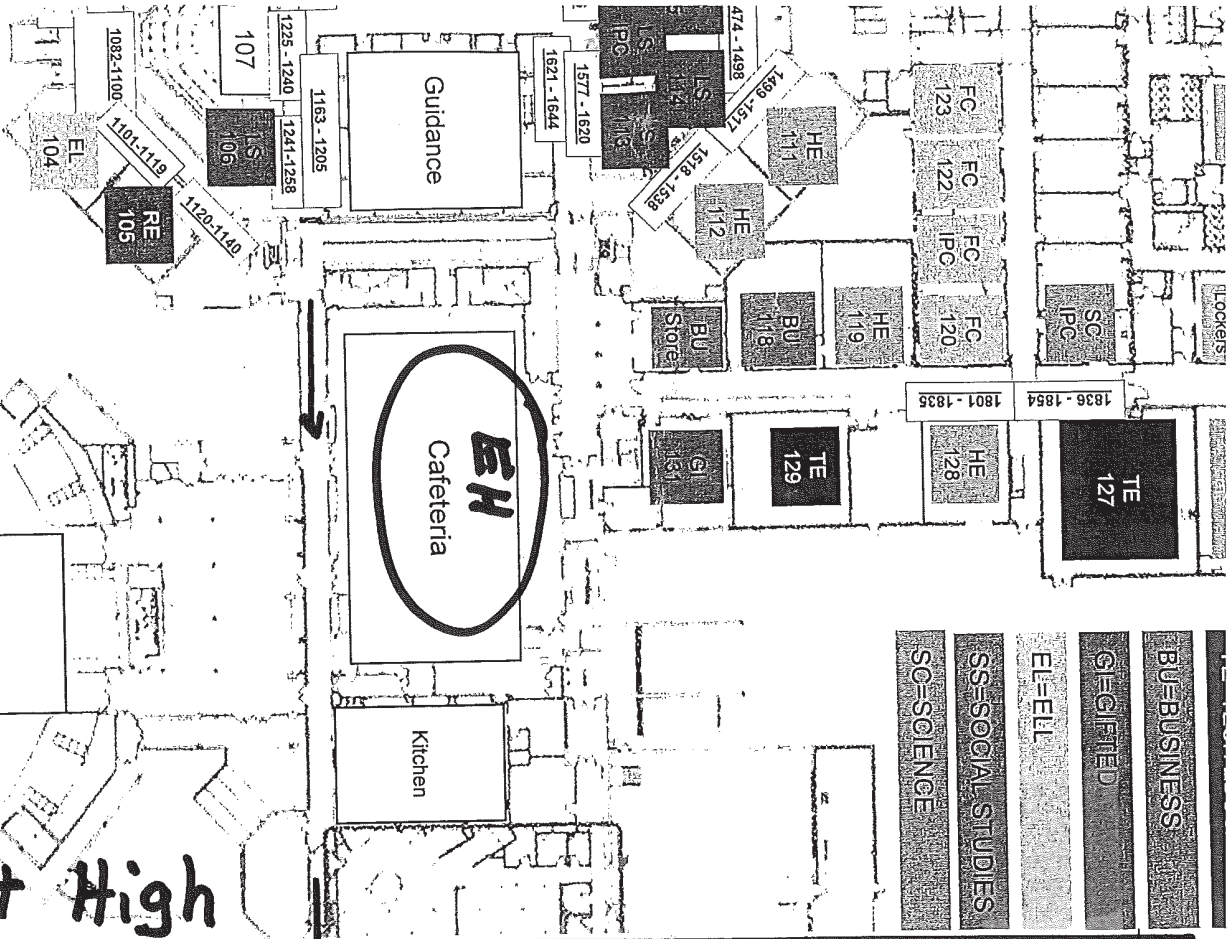

West Chester East High School

1st Floor