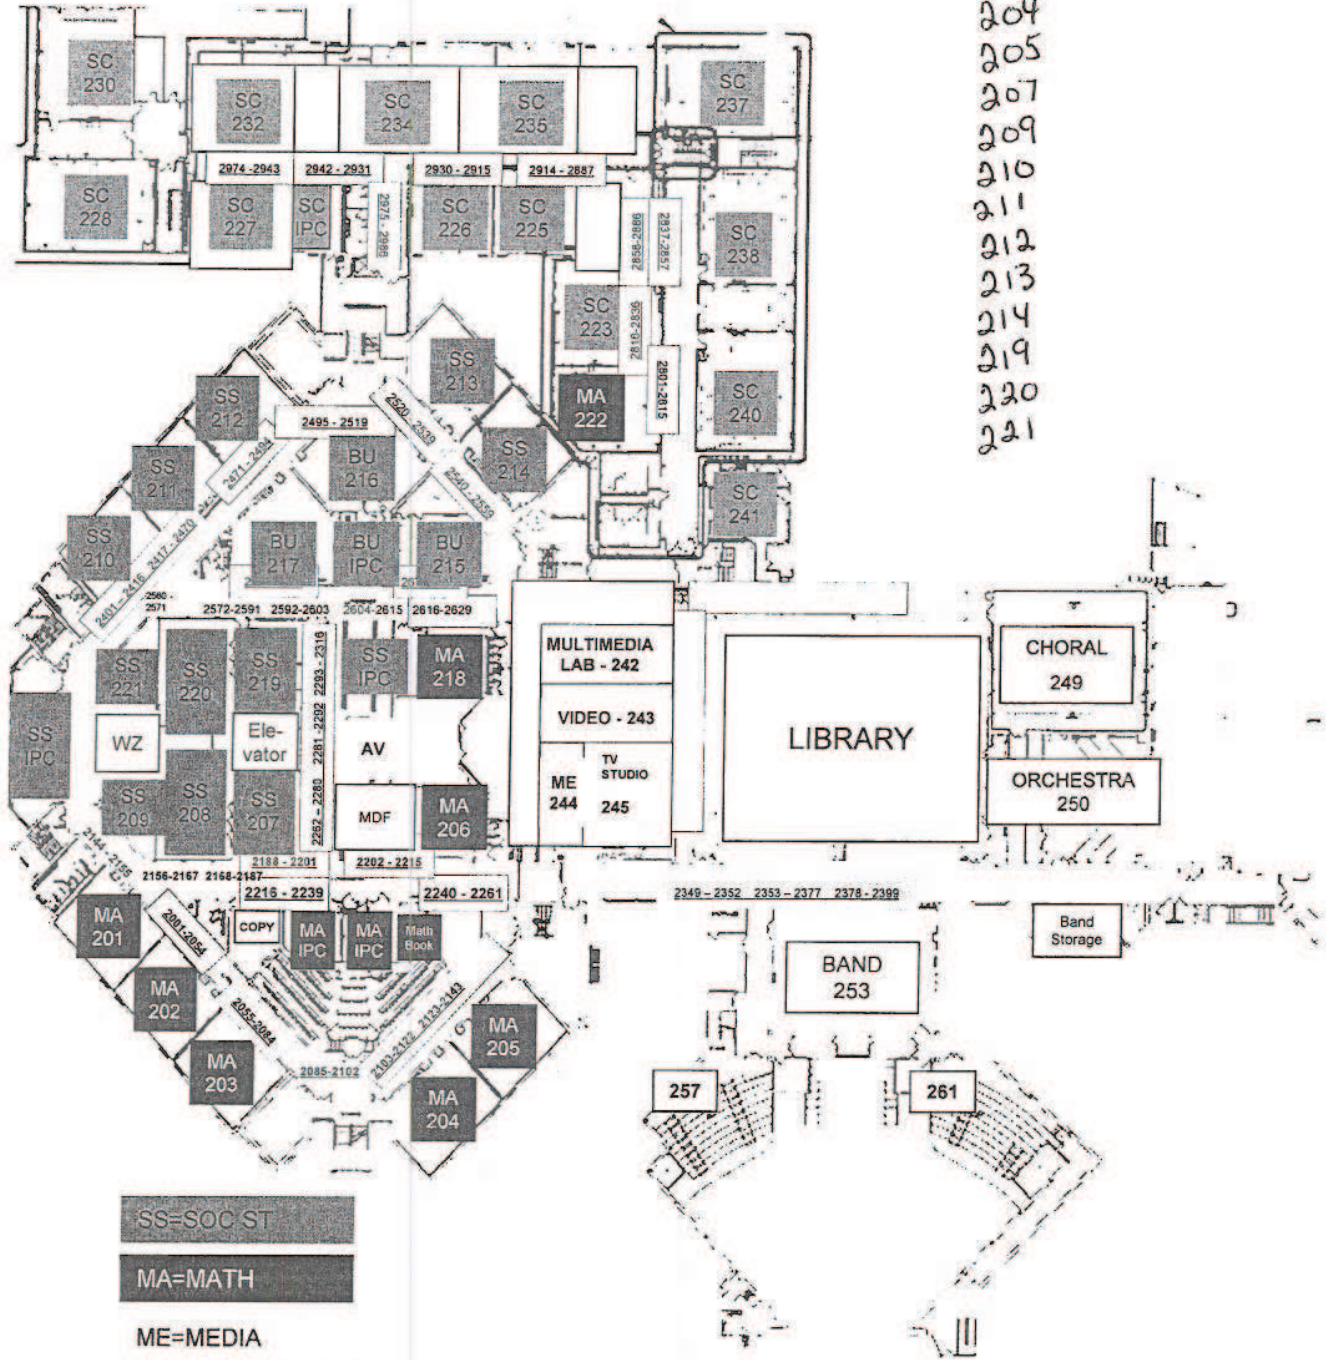

110 } 1st floor
 115 }
 116 }

201
 202
 203
 204
 205
 207
 209
 210
 211
 212
 213
 214
 219
 220
 221

- SS=SOC ST
- MA=MATH
- ME=MEDIA
- BU=BUSINESS
- SC=SCIENCE

West Chester East High School
2nd Floor

Updated 12/19/08

Stairs to the Gym

Main Entrance Stairs

EH 2nd Floor Map

East High Main Entrance

To Fugett

- RE=READING
- HE = HEALTH/PE
- FC=Fami/Cons Science
- LS=LEARNING SUPPORT
- TE=TECH EDUCATION
- BU=BUSINESS
- GI=GIFTED
- EL=ELL
- SS=SOCIAL STUDIES
- SC=SCIENCE

100 LEVEL