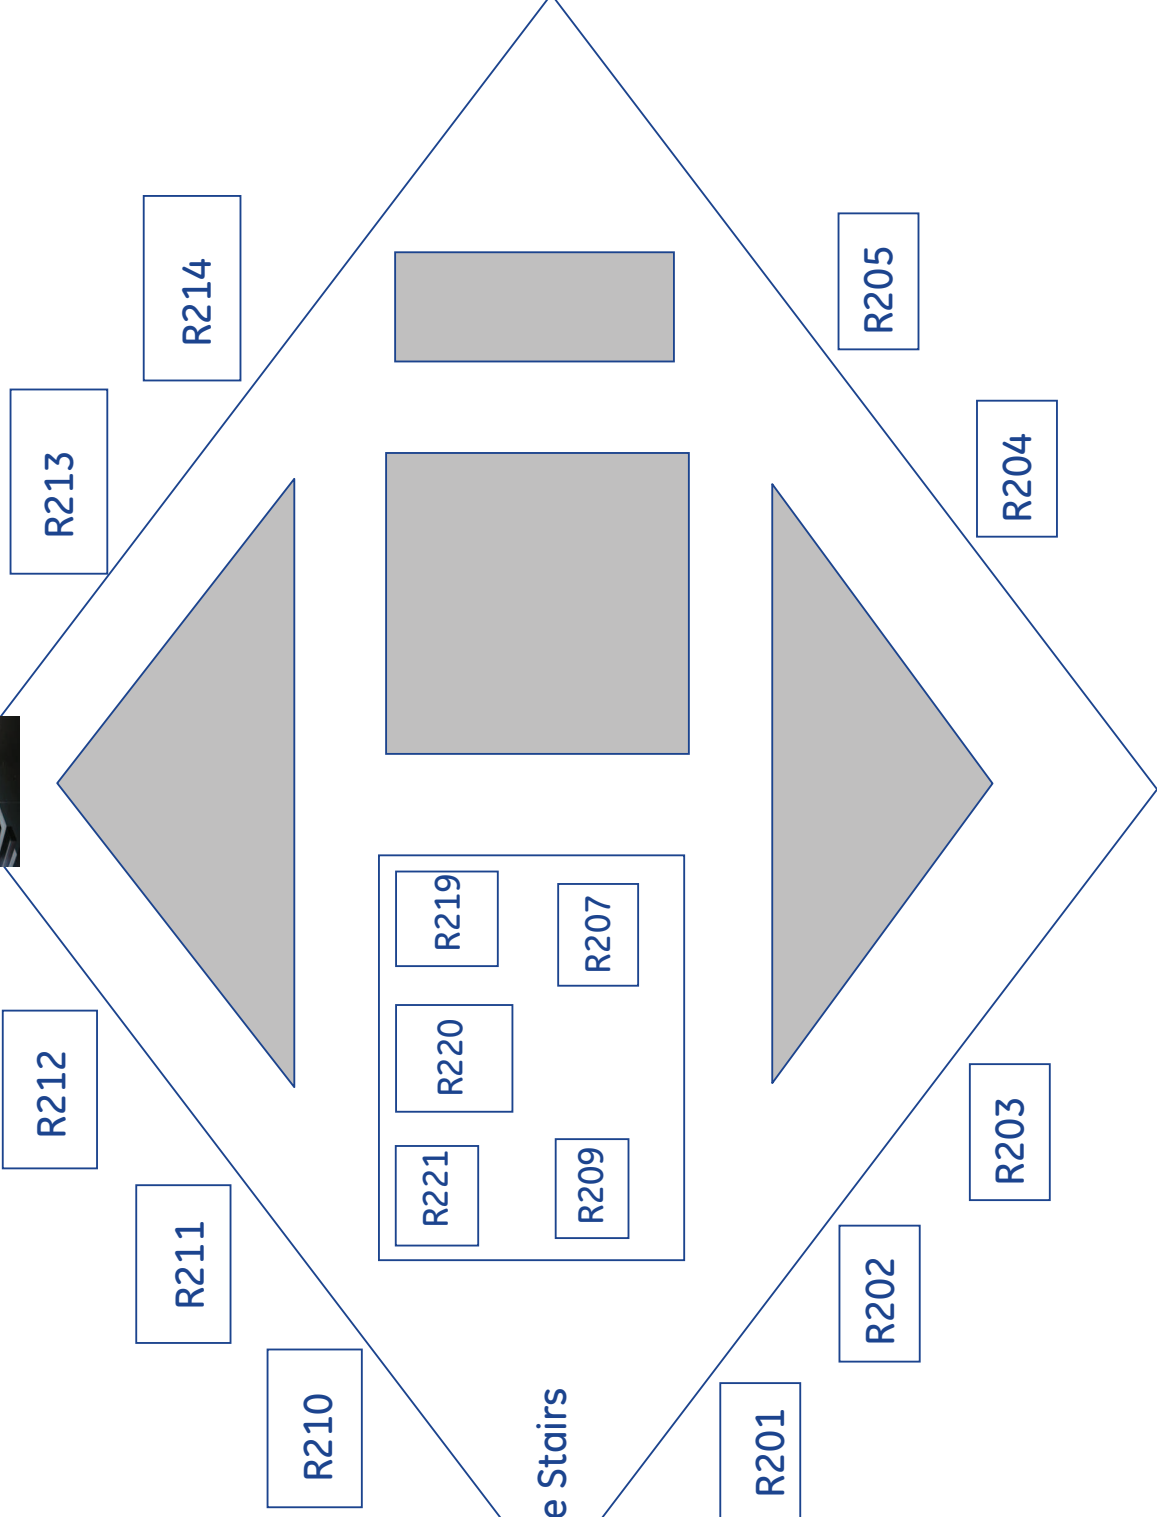

110 } 1st floor
 115 }
 116 }

201
 202
 203
 204
 205
 207
 209
 210
 211
 212
 213
 214
 219
 220
 221

- SS=SOC ST
- MA=MATH
- ME=MEDIA
- BU=BUSINESS
- SC=SCIENCE

West Chester East High School
2nd Floor

Updated 12/19/08

Stairs to the Gym

Main Entrance Stairs

EH 2nd Floor Map

East High Main Entrance

To Fugett

- RE=READING
- HE = HEALTH/PE
- FC=Fami/Cons Science
- LS=LEARNING SUPPORT
- TE=TECH EDUCATION
- BU=BUSINESS
- GI=GIFTED
- EL=ELL
- SS=SOCIAL STUDIES
- SC=SCIENCE

West Chester East High School
1st Floor

Updated 12/19/08

West Chester East High School

1st Floor

East High

Fugett Middle School

-  STAIRS
-  ELEVATORS
-  TOILET ROOMS

102
104
106
114

100 LEVEL