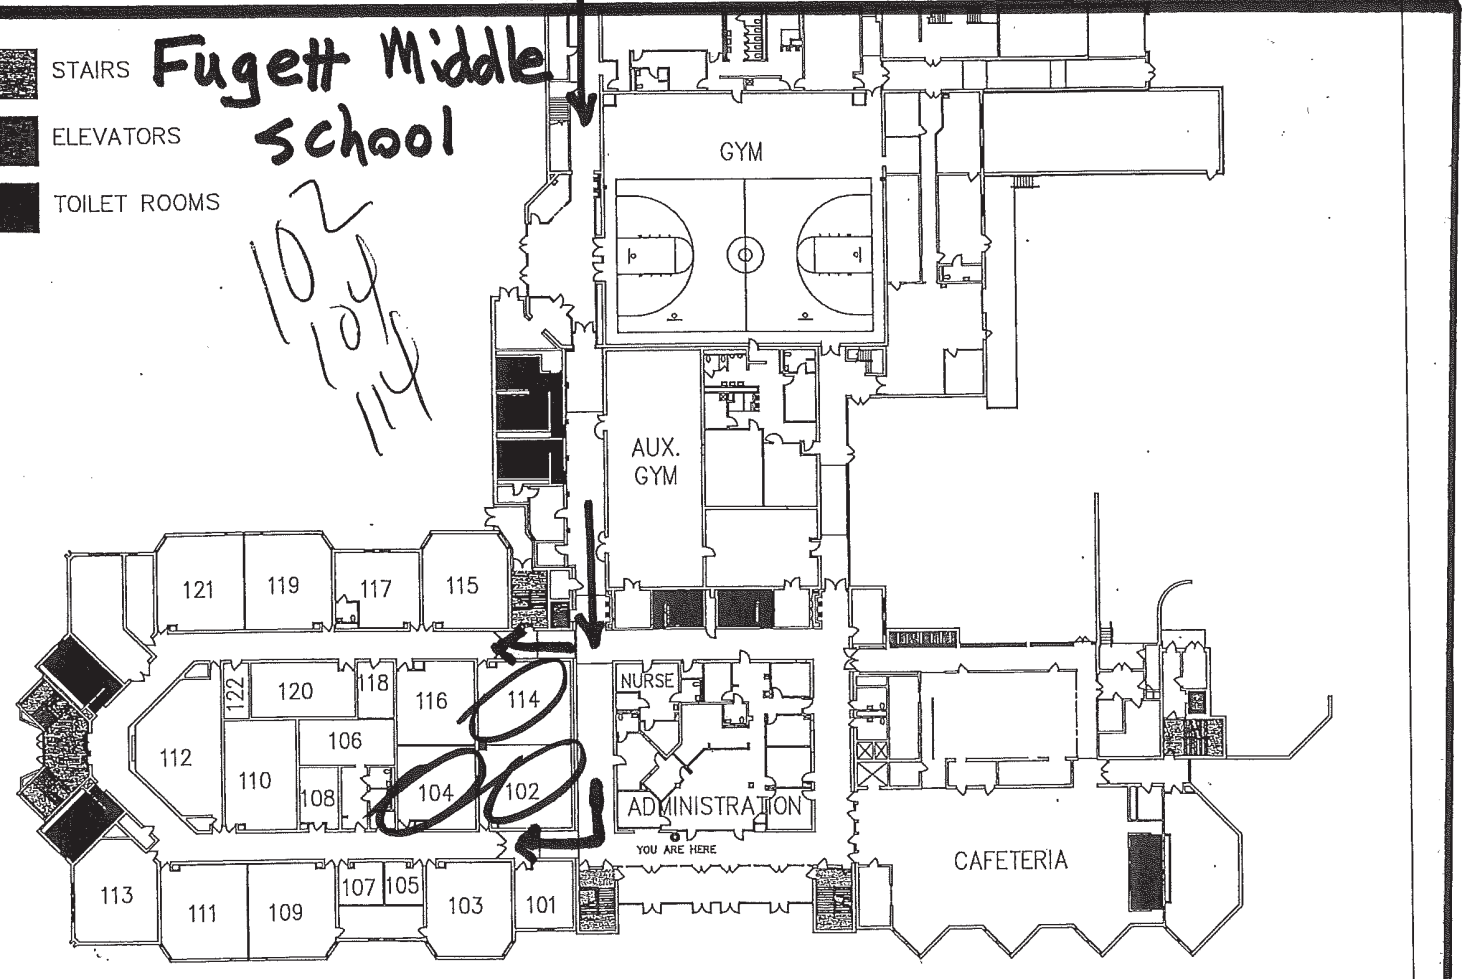

Updated 12/19/08

Stairs to the Gym

Main Entrance Stairs

EH 2nd Floor Map

East High Main Entrance

To Fugett

- RE=READING
- HE = HEALTH/PE
- FC=Fami/Cons Science
- LS=LEARNING SUPPORT
- TE=TECH EDUCATION
- BU=BUSINESS
- GI=GIFTED
- EL=ELL
- SS=SOCIAL STUDIES
- SC=SCIENCE

West Chester East High School
1st Floor

Updated 12/19/08

West Chester East High School

1st Floor

East High

Fugett Middle School

-  STAIRS
-  ELEVATORS
-  TOILET ROOMS

102
104
106
114

100 LEVEL